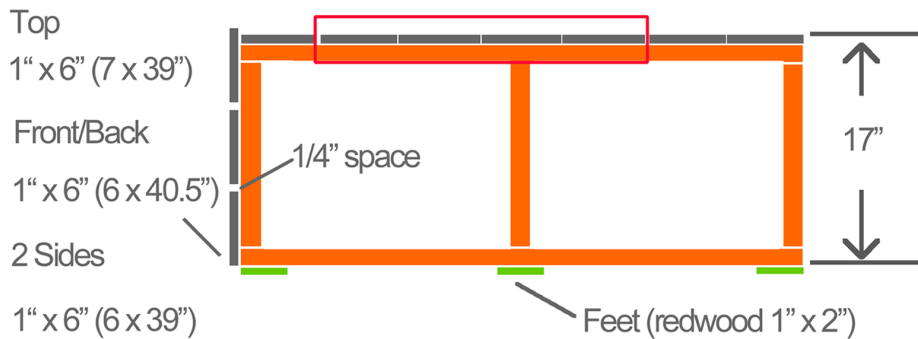

DIY Outdoor Storage Lounging Bench

Frames:

x 2 (Sides)
3 x 13 1/4"
2 x 39"

x 3 (Front, back & Middle)
3 x 13 1/4"
2 x 34"

Base:

Side frames
Front/back & middle frames

Top View

Side View

* drawings not to scale