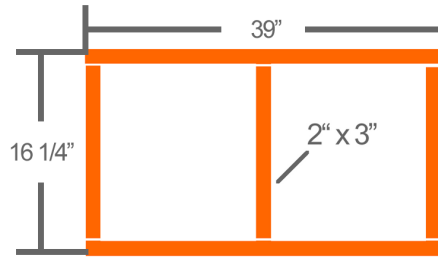

DIY Outdoor Storage Lounging Bench

Frames:

x 2 (Sides)
3 x 13 1/4"
2 x 39"

x 3 (Front, back & Middle)
3 x 13 1/4"
2 x 34"

Base:

Side frames
Front/back & middle frames

Top View

Side View

* drawings not to scale