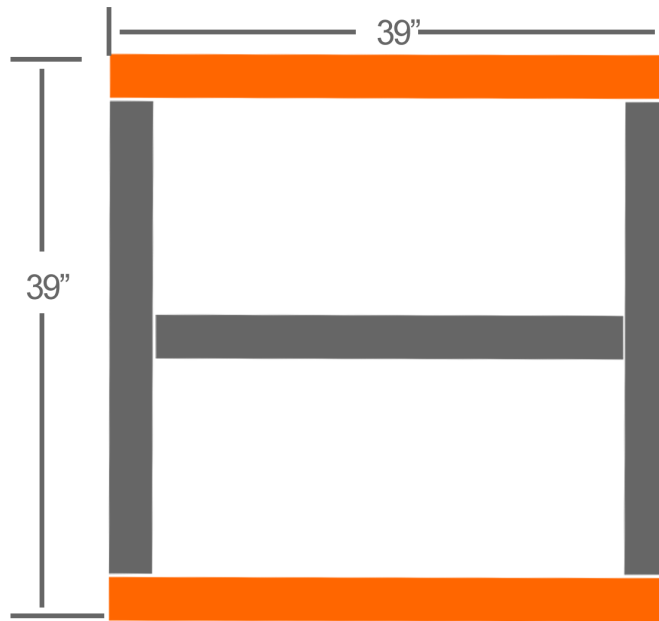

DIY Outdoor Storage Lounging Bench

Frames:

x 2 (Sides)
3 x 13 1/4"
2 x 39"

x 3 (Front, back & Middle)
3 x 13 1/4"
2 x 34"

Base:

Side frames
Front/back & middle frames

Top View

Side View

* drawings not to scale