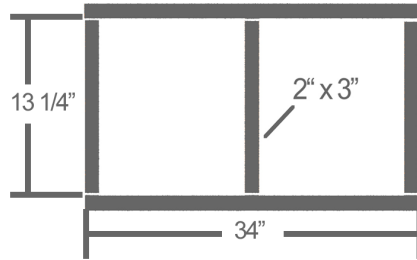

DIY Outdoor Storage Lounging Bench

Frames:

x 2 (Sides)
3 x 13 1/4"
2 x 39"

x 3 (Front, back & Middle)
3 x 13 1/4"
2 x 34"

Base:

Side frames
Front/back & middle frames

Top View

Side View

* drawings not to scale