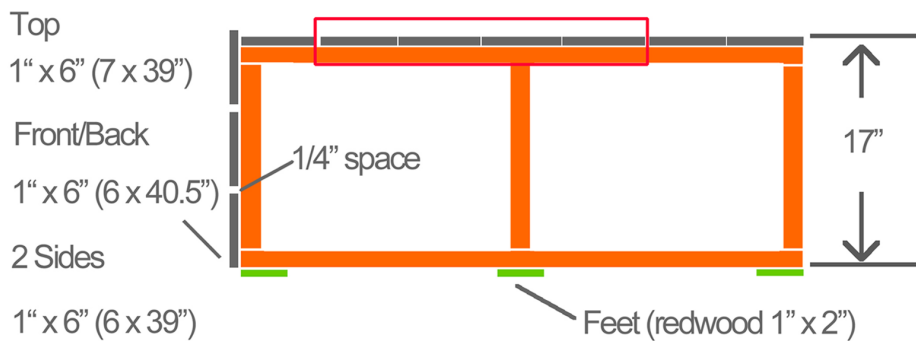

DIY Outdoor Storage Lounging Bench

Frames:

x 2 (Sides)
3 x 13 1/4"
2 x 39"

x 3 (Front, back & Middle)
3 x 13 1/4"
2 x 34"

Base:

- Side frames
- Front/back & middle frames

Top View

Side View

* drawing not to scale