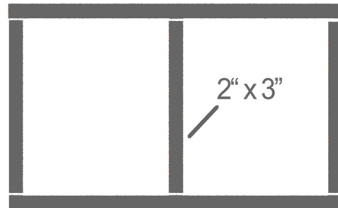

DIY Outdoor Storage Lounging Bench

Frames:

x 2 (Sides)
3 x 13 1/4"
2 x 39"

x 3 (Front, back & Middle)
3 x 13 1/4"
2 x 34"

Base:

- Side frames
- Front/back & middle frames

Top View

Side View

* drawing not to scale