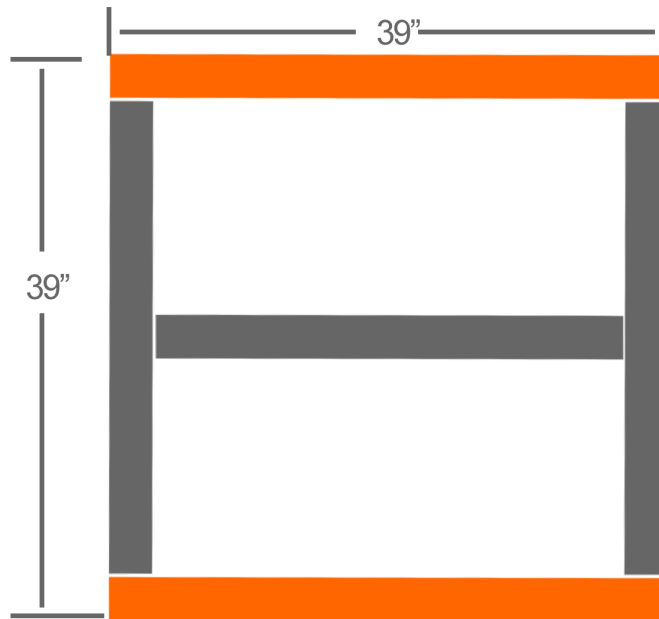

DIY Outdoor Storage Lounging Bench

Frames:

x 2 (Sides)
3 x 13 1/4"
2 x 39"

x 3 (Front, back & Middle)
3 x 13 1/4"
2 x 34"

Base:

- Side frames
- Front/back & middle frames

Top View

Side View

* drawing not to scale